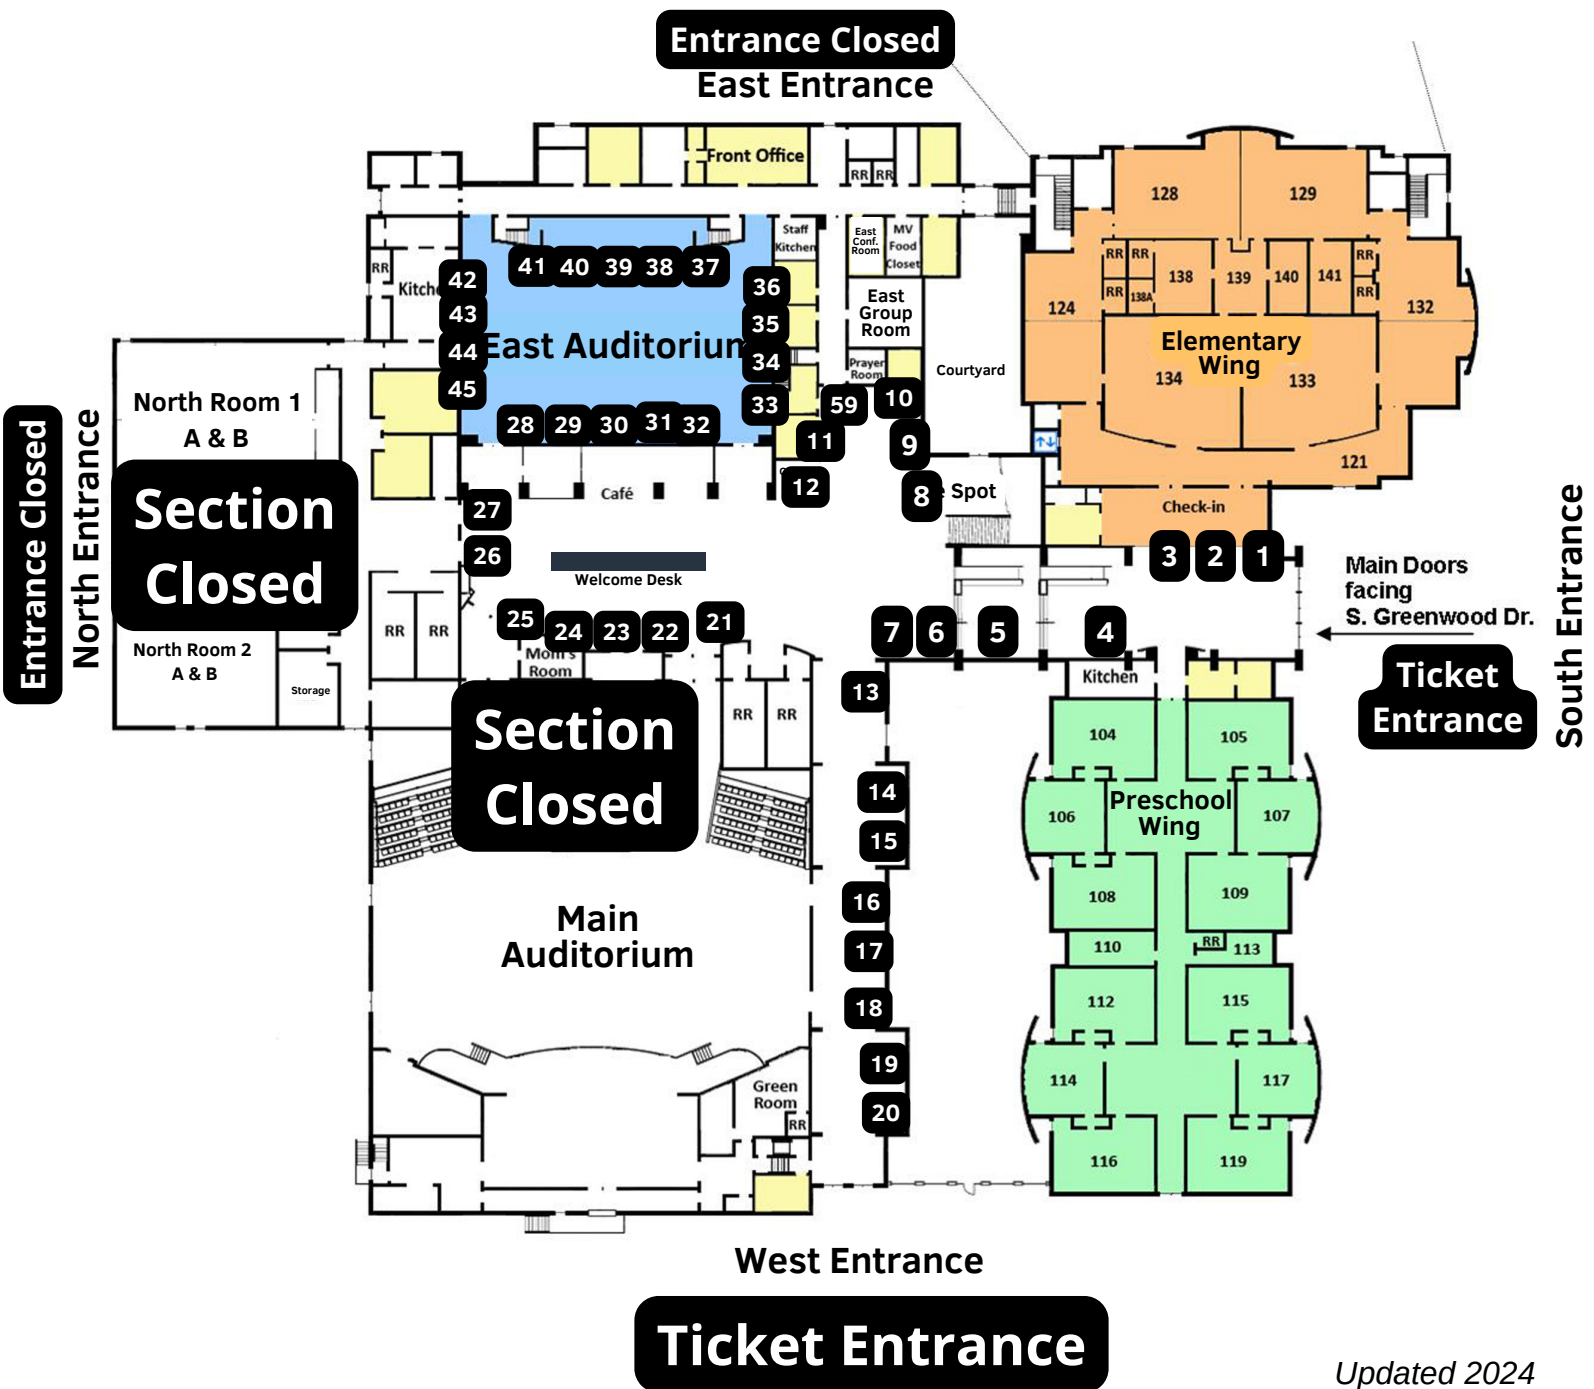

★ MAP KEY ★

1. The Nested Garden
2. The Bead Designer
3. Angela Carr Elementals
4. My Elle Belle Co & Dad Fish Tackle
5. Ana Gail Creations
6. Bags to Riches
7. Veggie Tales
8. J.C. Creations
9. Sweet-E's Cakery
10. Lavender & Luck
11. ScrapLady Creations
59. White Oak Market
12. Redeemed & Restored Upcycled Treasures
13. Peppermint Pace
14. Defender Jewelry
15. The Spalted Peacock
16. Kelli's Wreaths and Things
17. Close to Nature
18. Calli Rose
19. Hunter's Hearth Pottery
20. Greater Joy Macrame
21. Dado Baby
22. Lovely Landry Boutique
23. Verselets
24. Hey Baby Company
25. Handmade With Love
26. Rachel & Reagan Co
27. Blue Mountain Links
28. Appalachian Candy Company
29. Stiltners Scentsations
30. Charlene Manning
31. Steelcraft Creations
32. Keto Treats Bakery

3. PUPPY LOVE
34. Holly's Wreaths & More
35. Dukes & Daisies
36. Madison Dempsey
37. Stevianne Titus
38. Freebird Wire Designs
39. Savvy Style Boutique
40. Golden Ties
41. Mad Dash Mixes
42. Verlanda Self
43. Creative Crafting by Dri
44. R&O Ranch
45. KINGDOM THREAD
46. D&G Home Decor
47. Charlie's Cookie Co.
48. Meraki Macrame
49. Coastal Peak & Co.
50. Davis Delights/Man Brand
51. Between The Stars Shop
52. No Greater Love Bakery
- 53 & 54 DNACreations
55. Meggys Bakeys
56. J&A Creations
57. Covered by Grace
58. Mulberry Mobile Nursery

FOOD TRUCKS:

Shane's Place

Taco51 - Kim Vicars

Pan De Vida

EZ SQUEEZY LEMONADE

Scrappy Dogs Mobile Hot Dog Cart

GFC Campus Map

Outdoor Vendor Spaces

Grace Fellowship Church

2314 South Greenwood Drive

West Entrance

Vendor Parking

FOOD TRUCKS

Main Entrance S. Greenwood Dr.

- 46
- 47
- 48
- 49
- 50
- 51
- 52
- 53
- 54
- 55
- 56
- 57
- 58